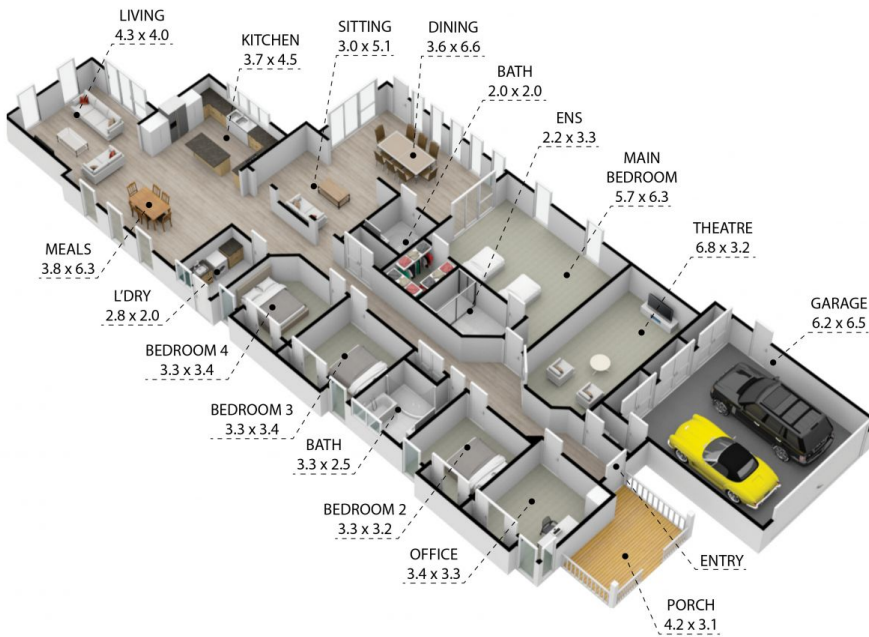

Premia Properties
www.premiaproPERTIES.com