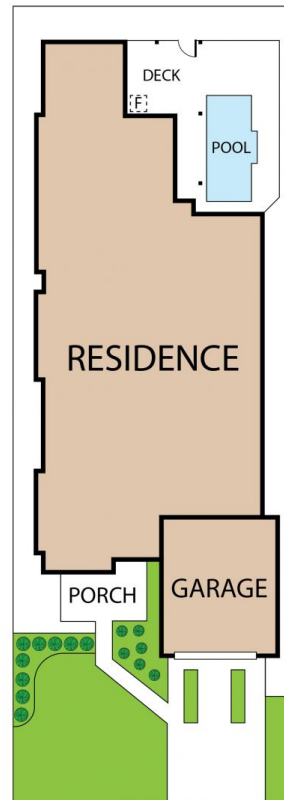

19 Bonham Street, Bribie Island QLD, Australia, Bongaree 4507

TOTAL APPROX. FLOOR AREA 317 SQ.M

Premia Properties
www.premiaproPERTIES.com