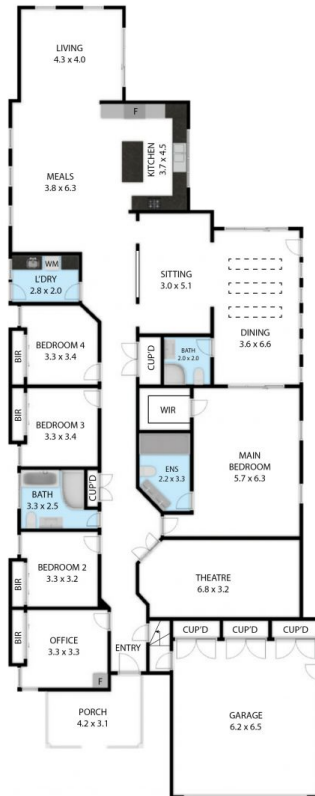

19 Bonham Street, Bribie Island QLD, Australia, Bongaree 4507

TOTAL APPROX. FLOOR AREA 317 SQ.M

Premia Properties
www.premiaproPERTIES.com