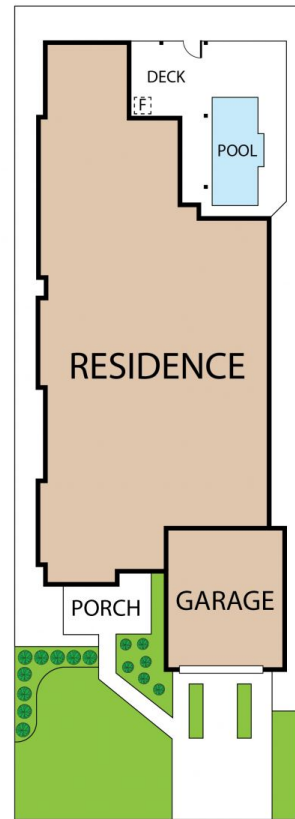

Premia Properties
www.premiaproPERTIES.com